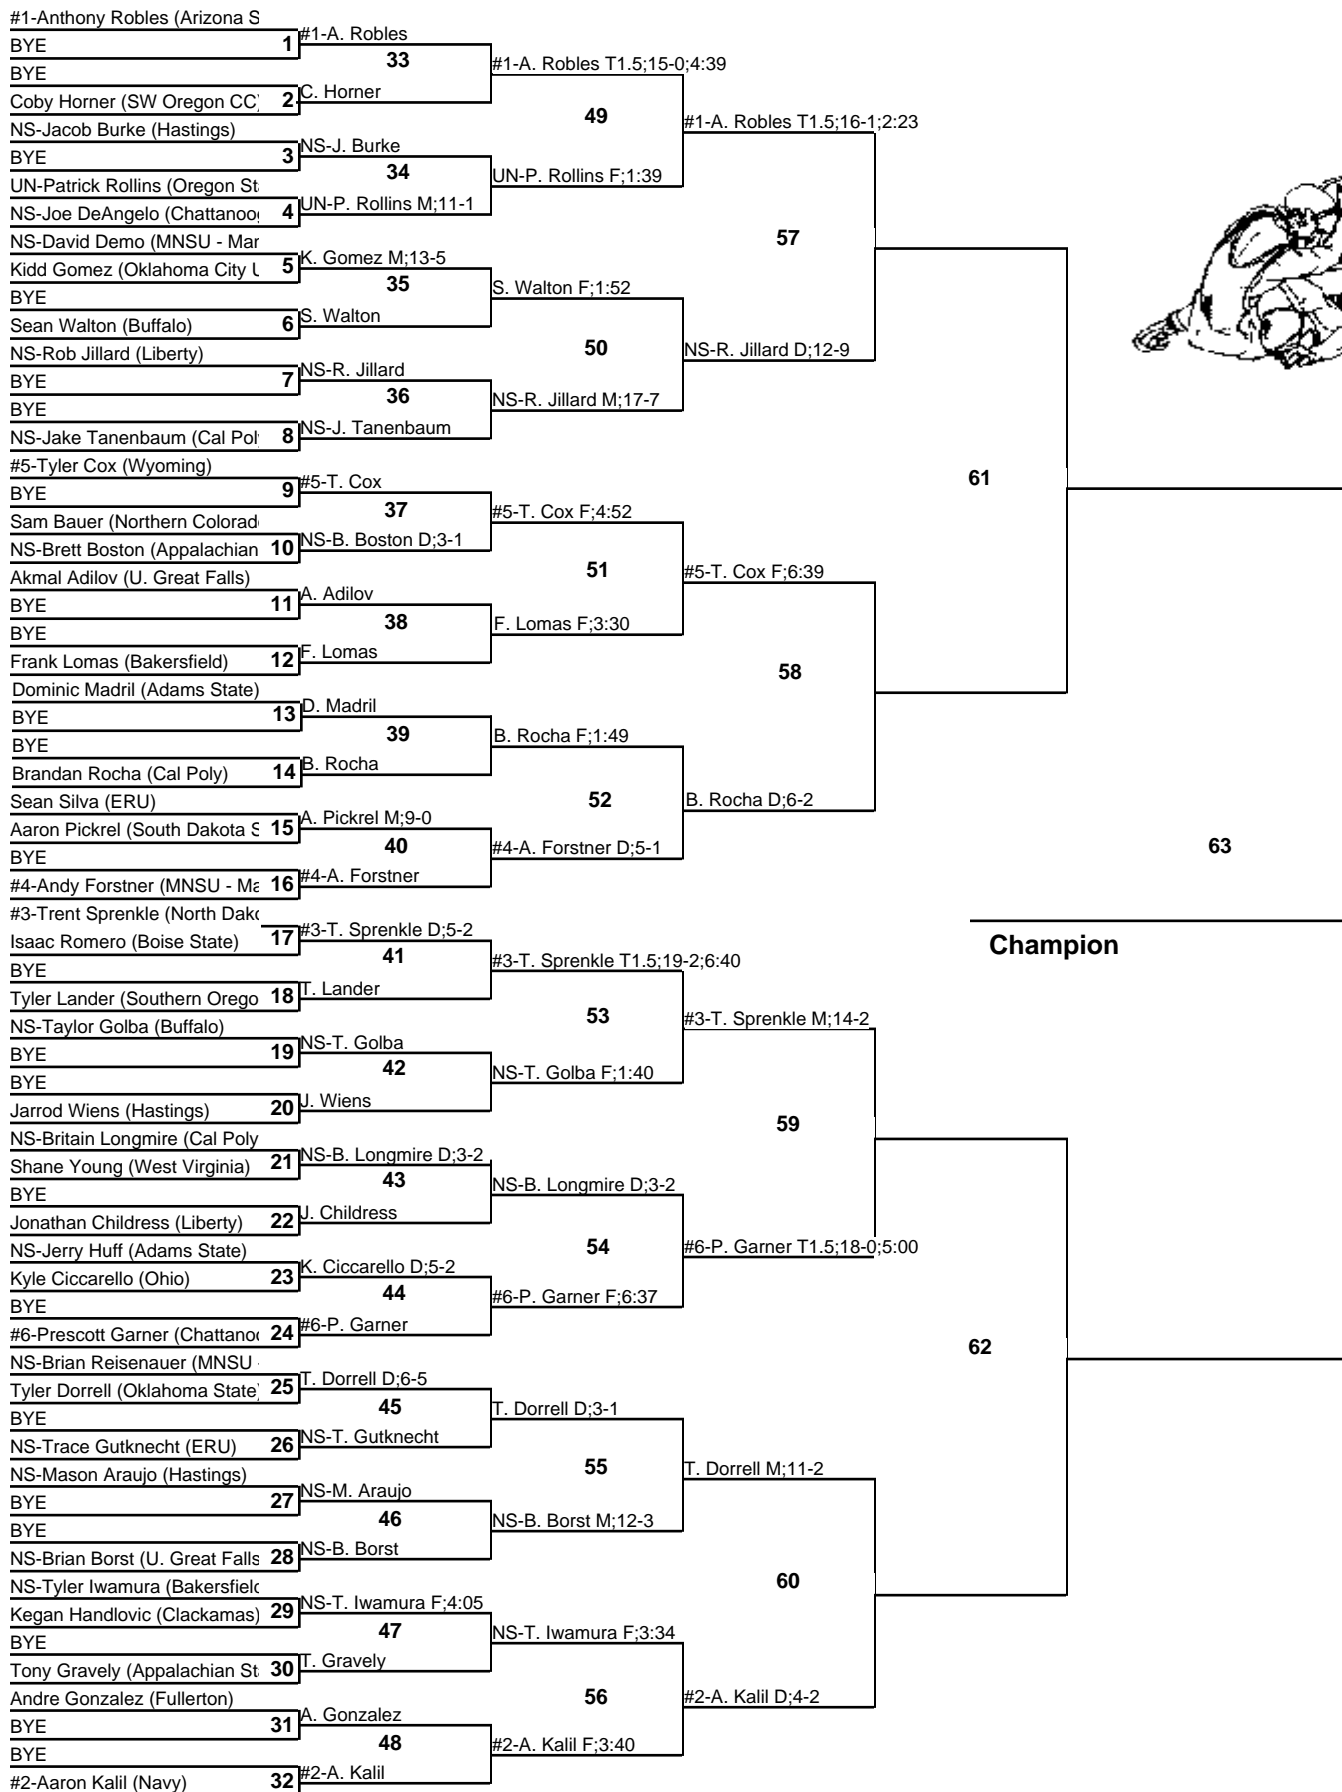

2010 Reno Tournament of Champions - College

125
Championship
19 December 2010