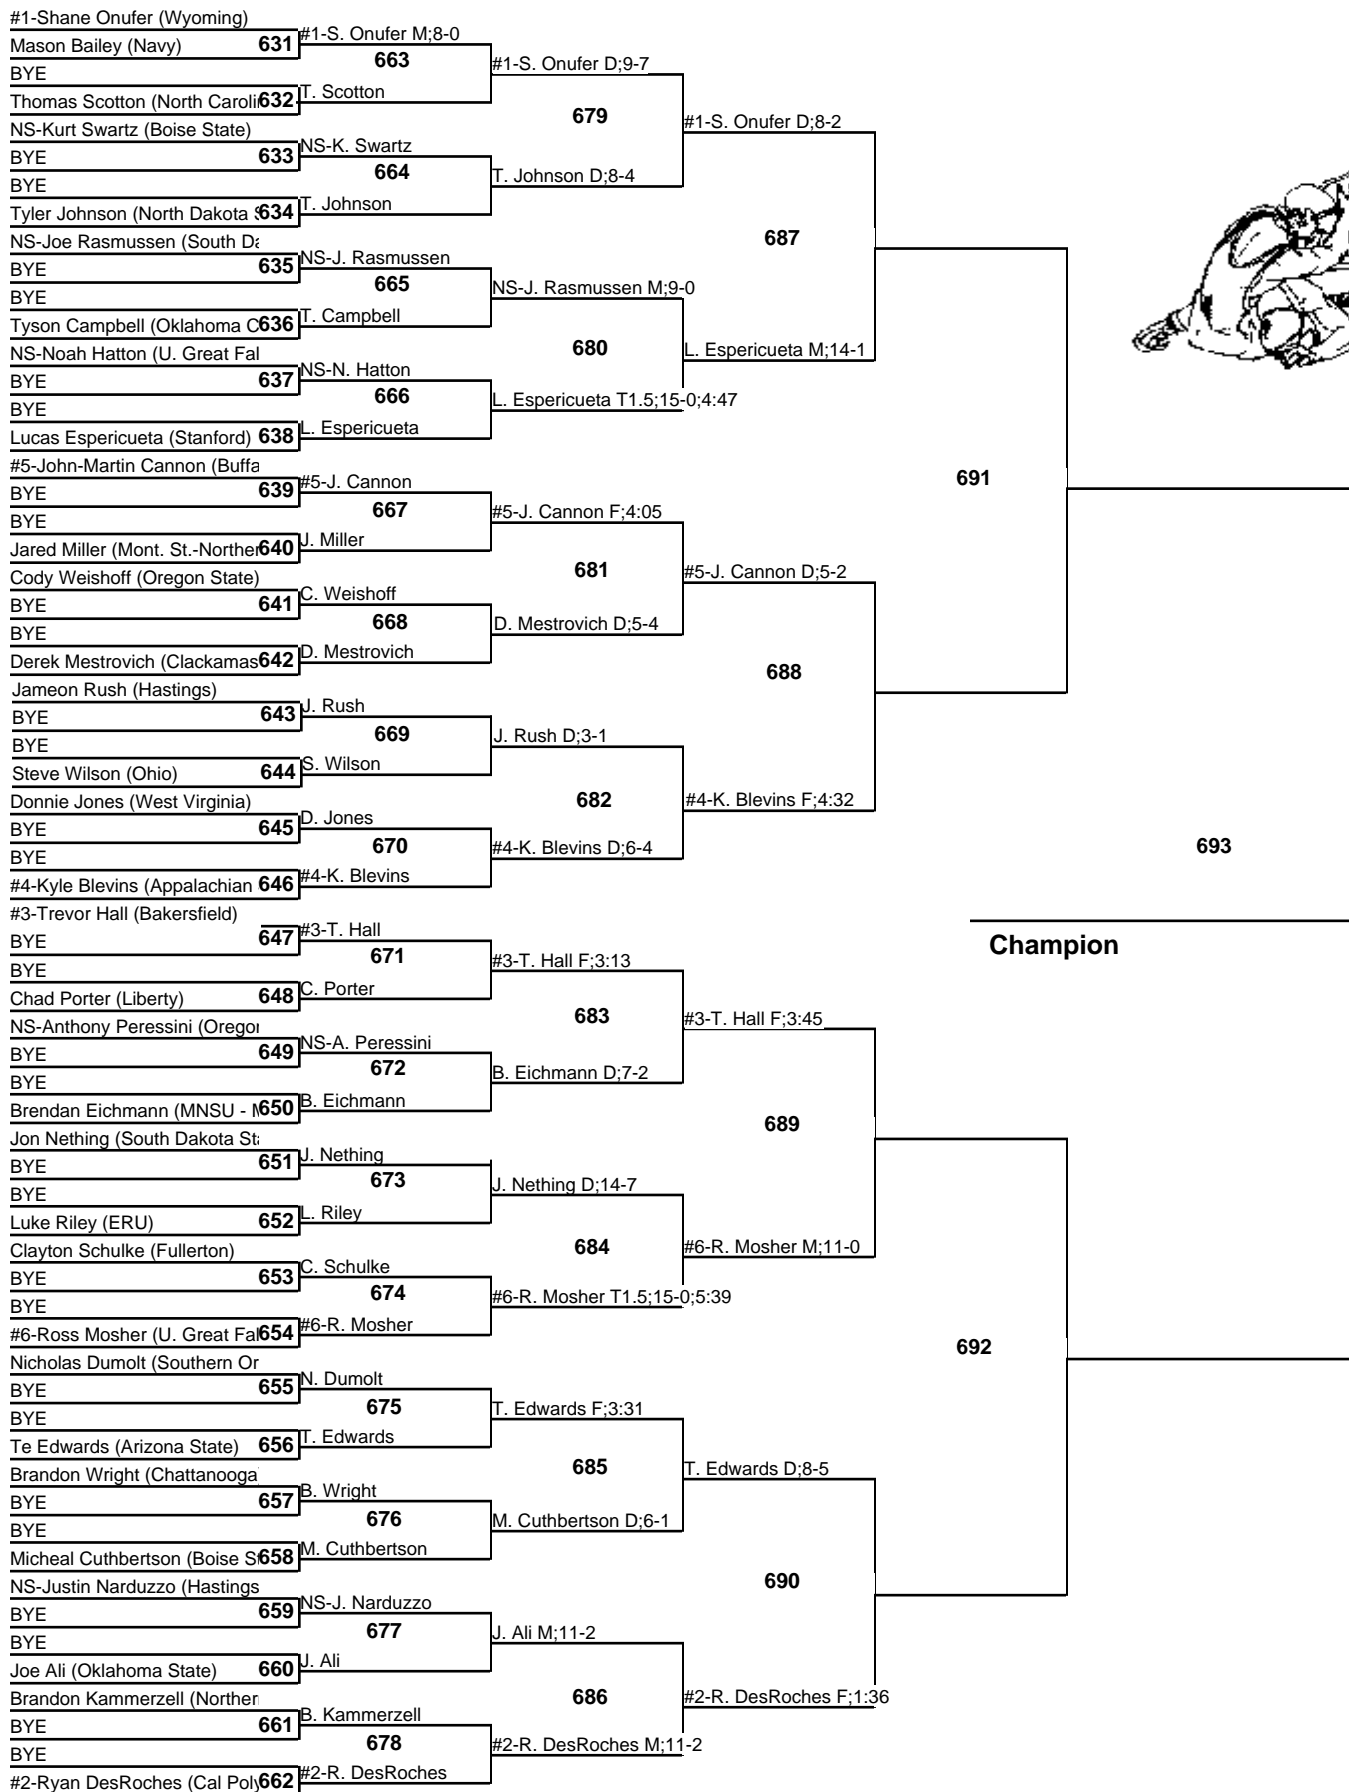

2010 Reno Tournament of Champions - College

157
Championship
 19 December 2010

2010 Reno Tournament of Champions - College

157

Wrestleback

19 December 2010

2010 Reno Tournament of Champions - College

165
Championship
 19 December 2010