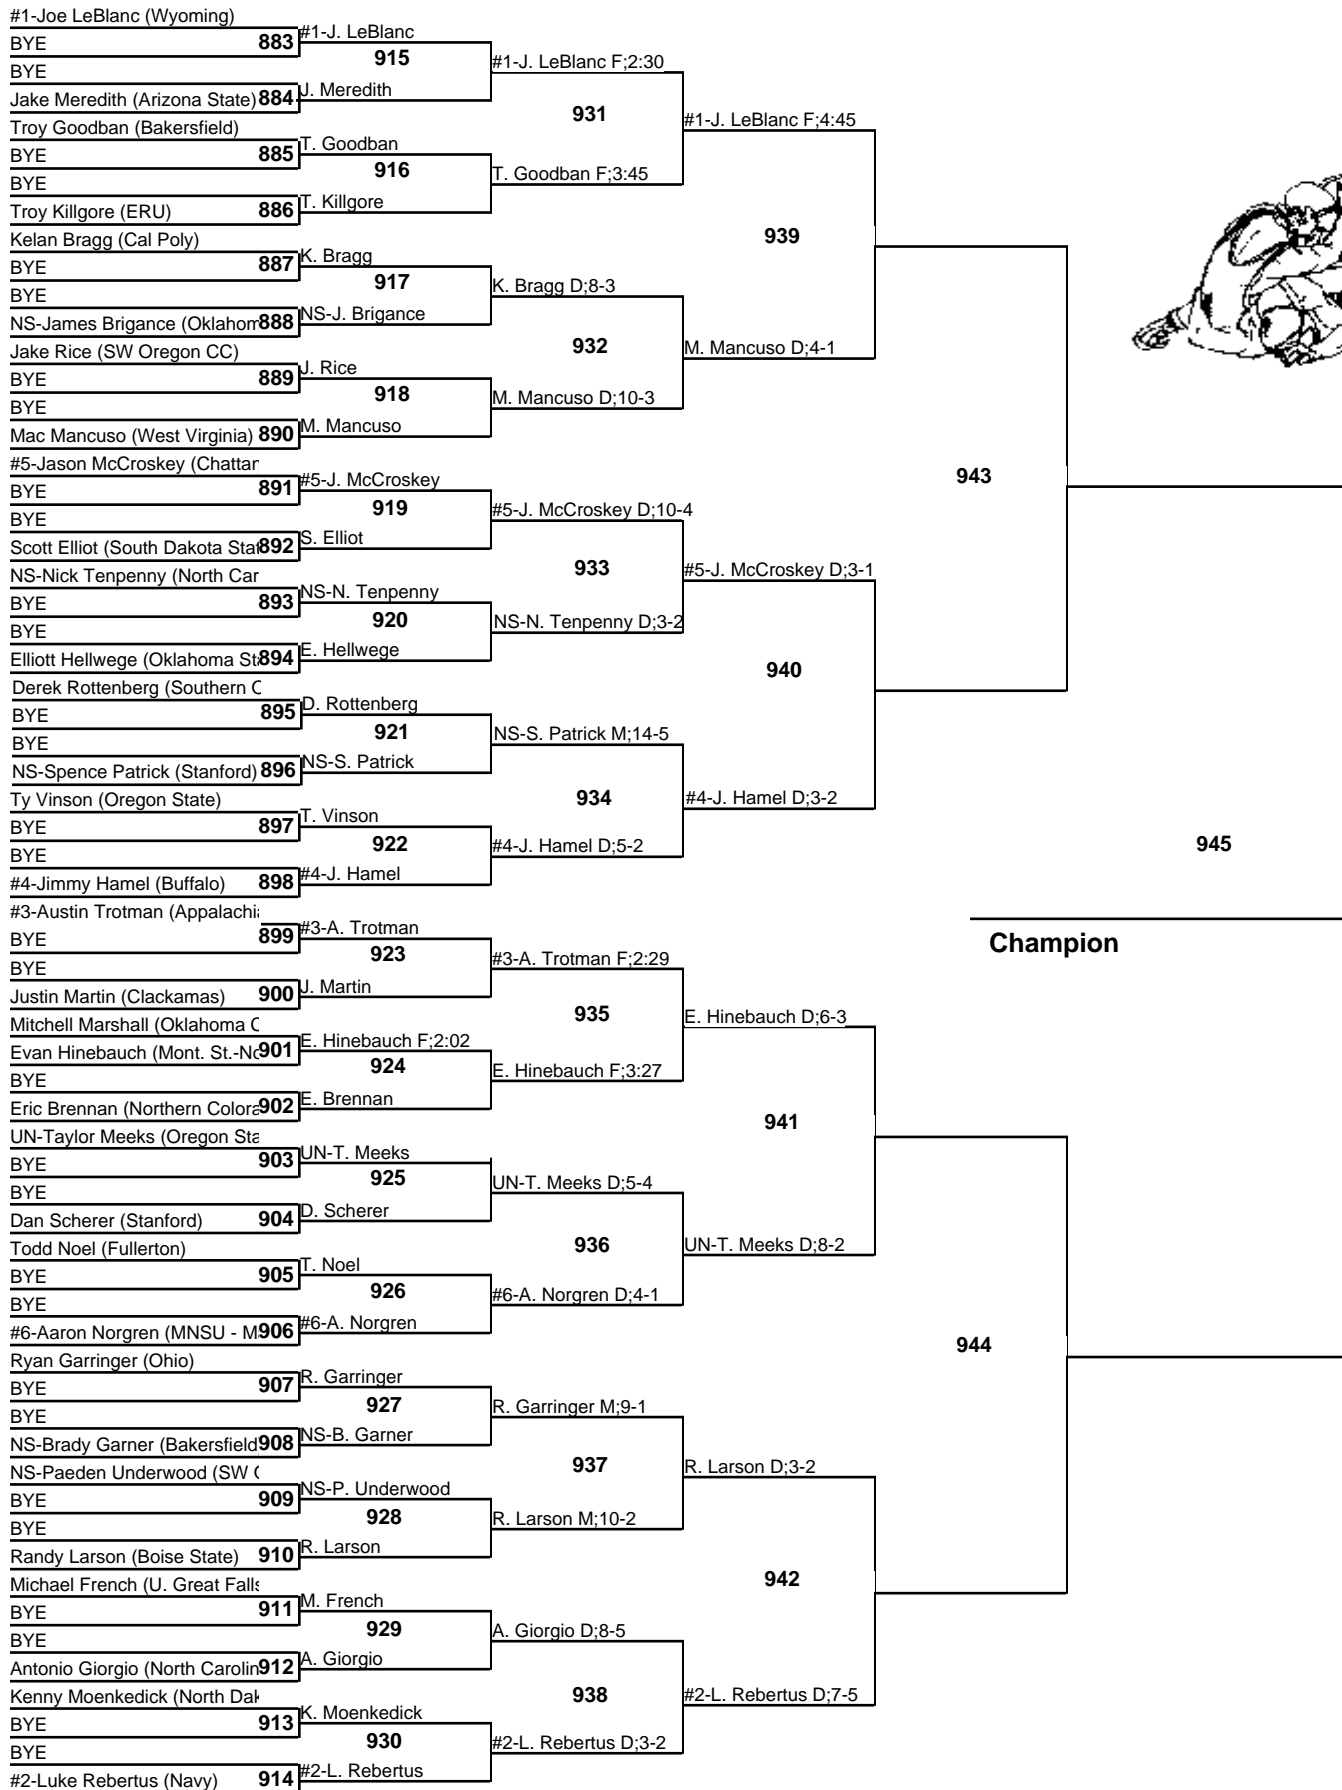

2010 Reno Tournament of Champions - College

184
Championship
19 December 2010