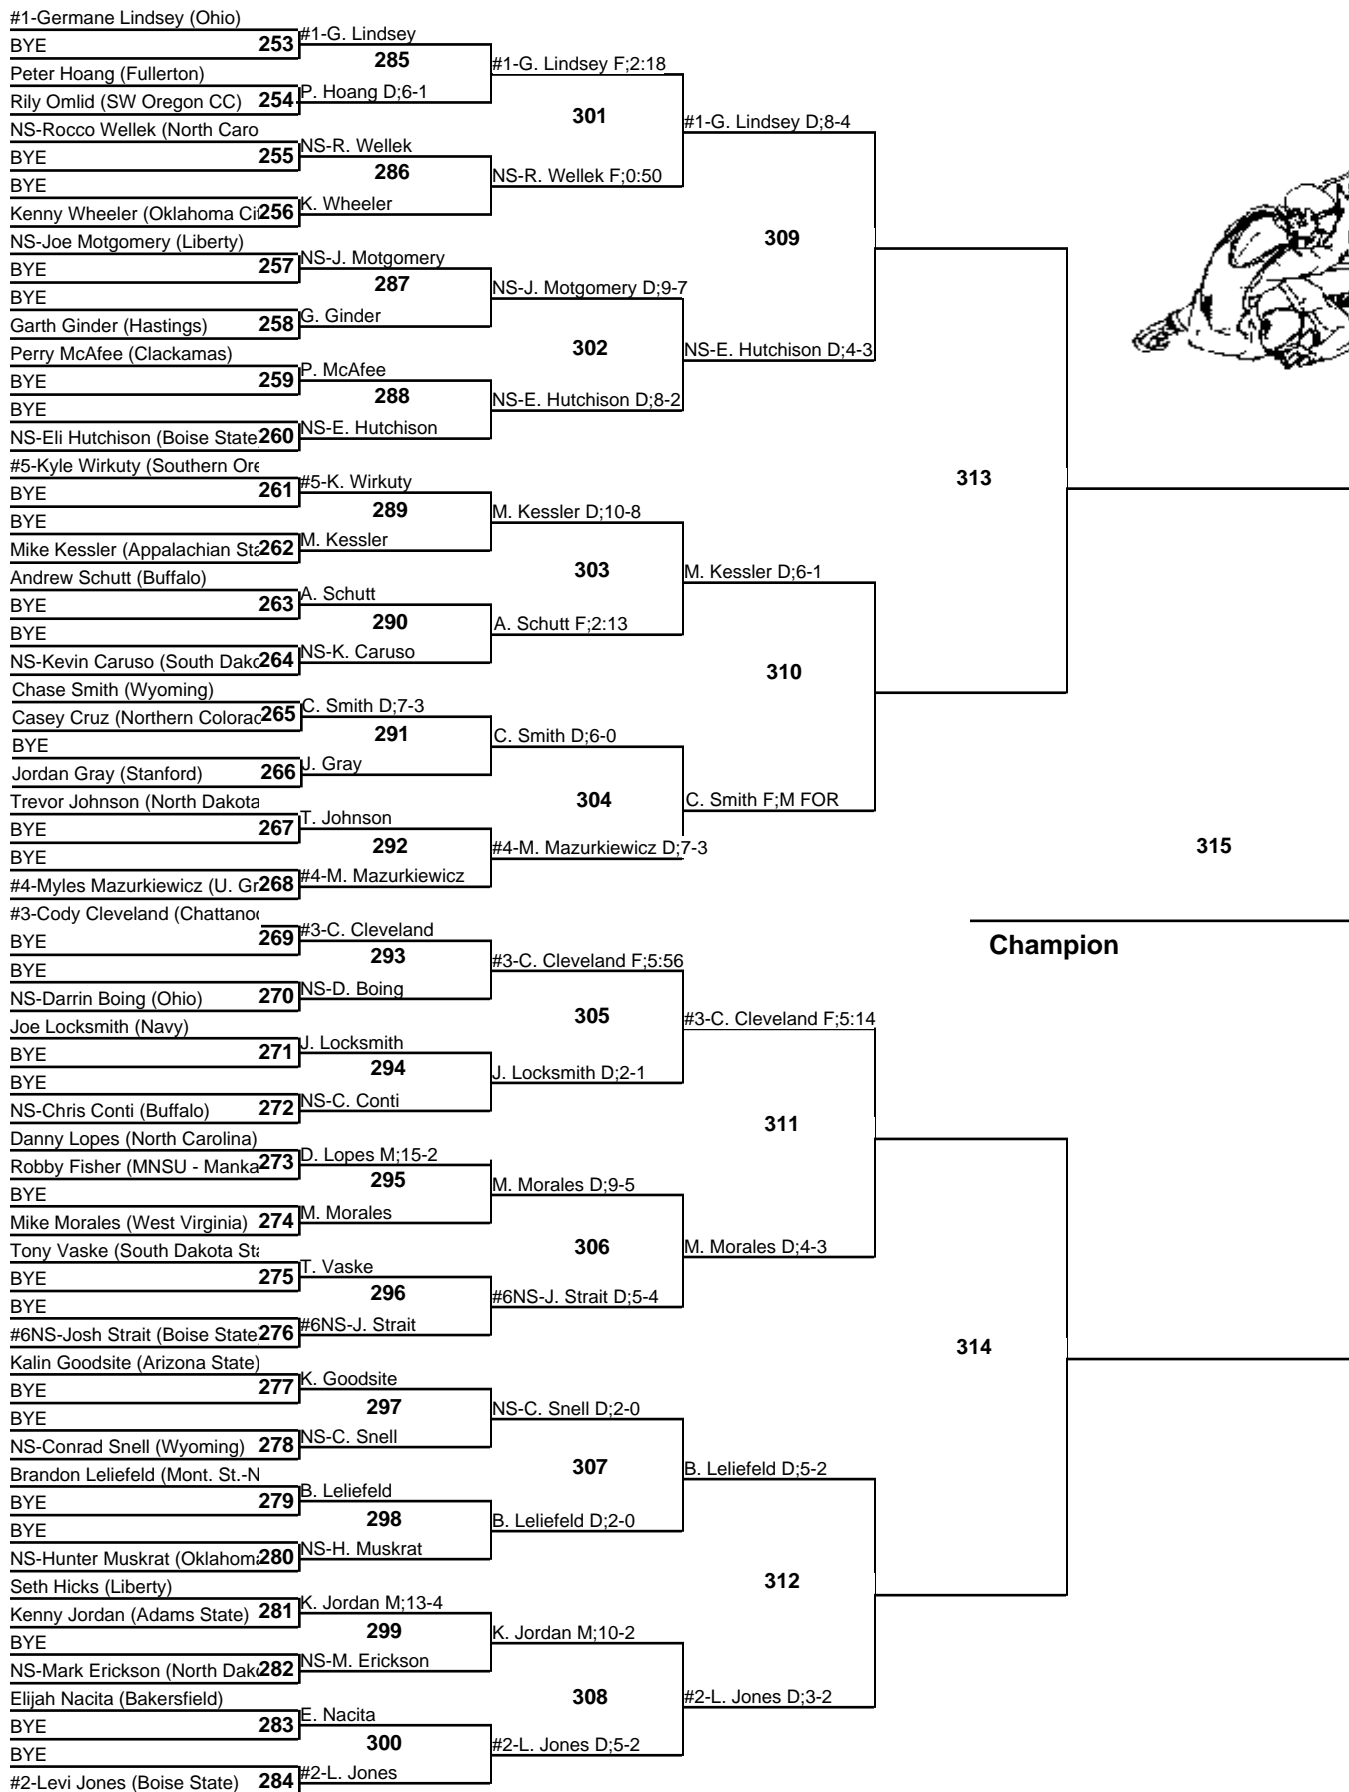

2010 Reno Tournament of Champions - College

133
Championship
 19 December 2010

2010 Reno Tournament of Champions - College

133
Wrestleback
19 December 2010

2010 Reno Tournament of Champions - College

141
Championship
 19 December 2010