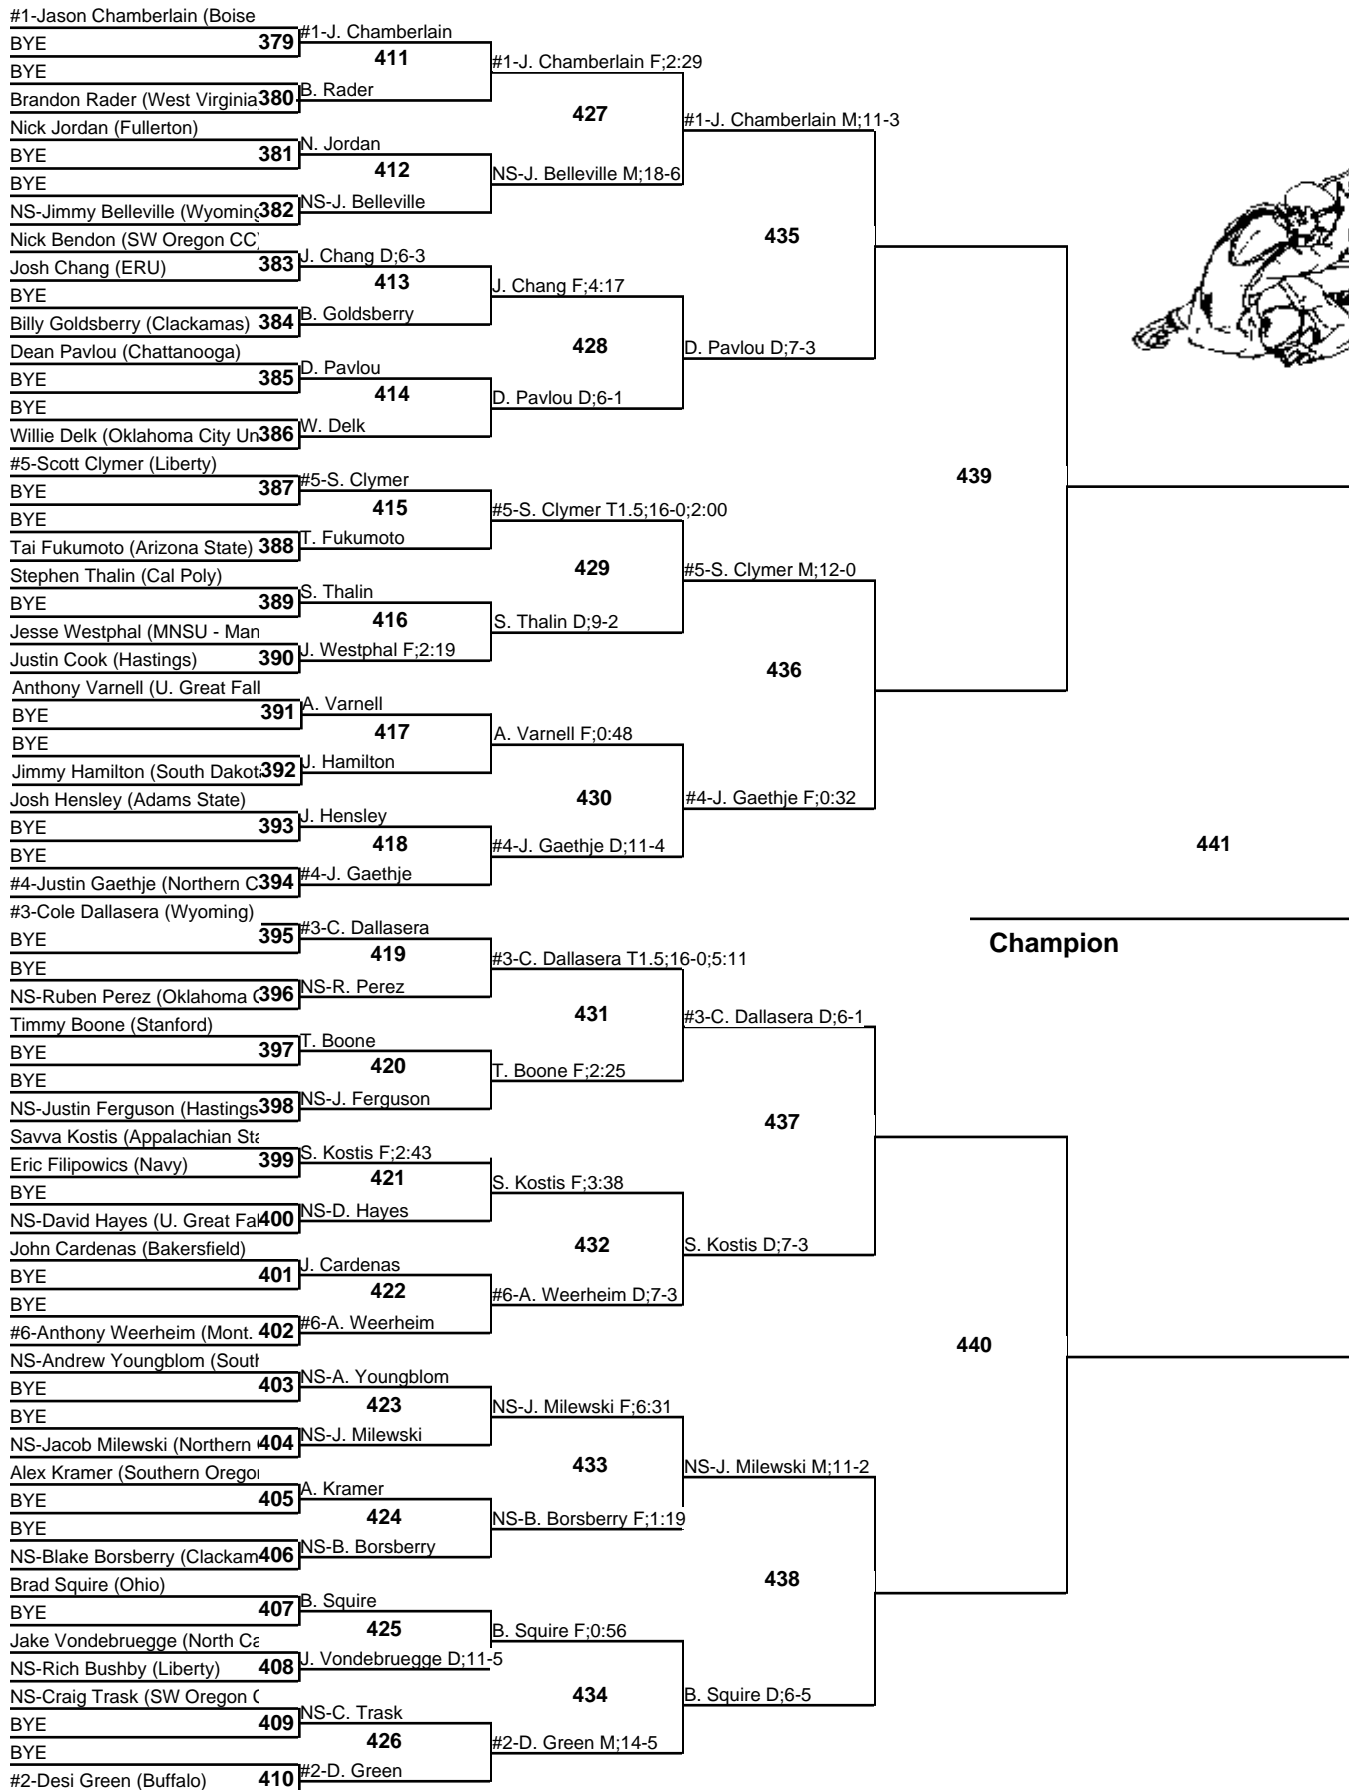

2010 Reno Tournament of Champions - College

149
Championship
19 December 2010