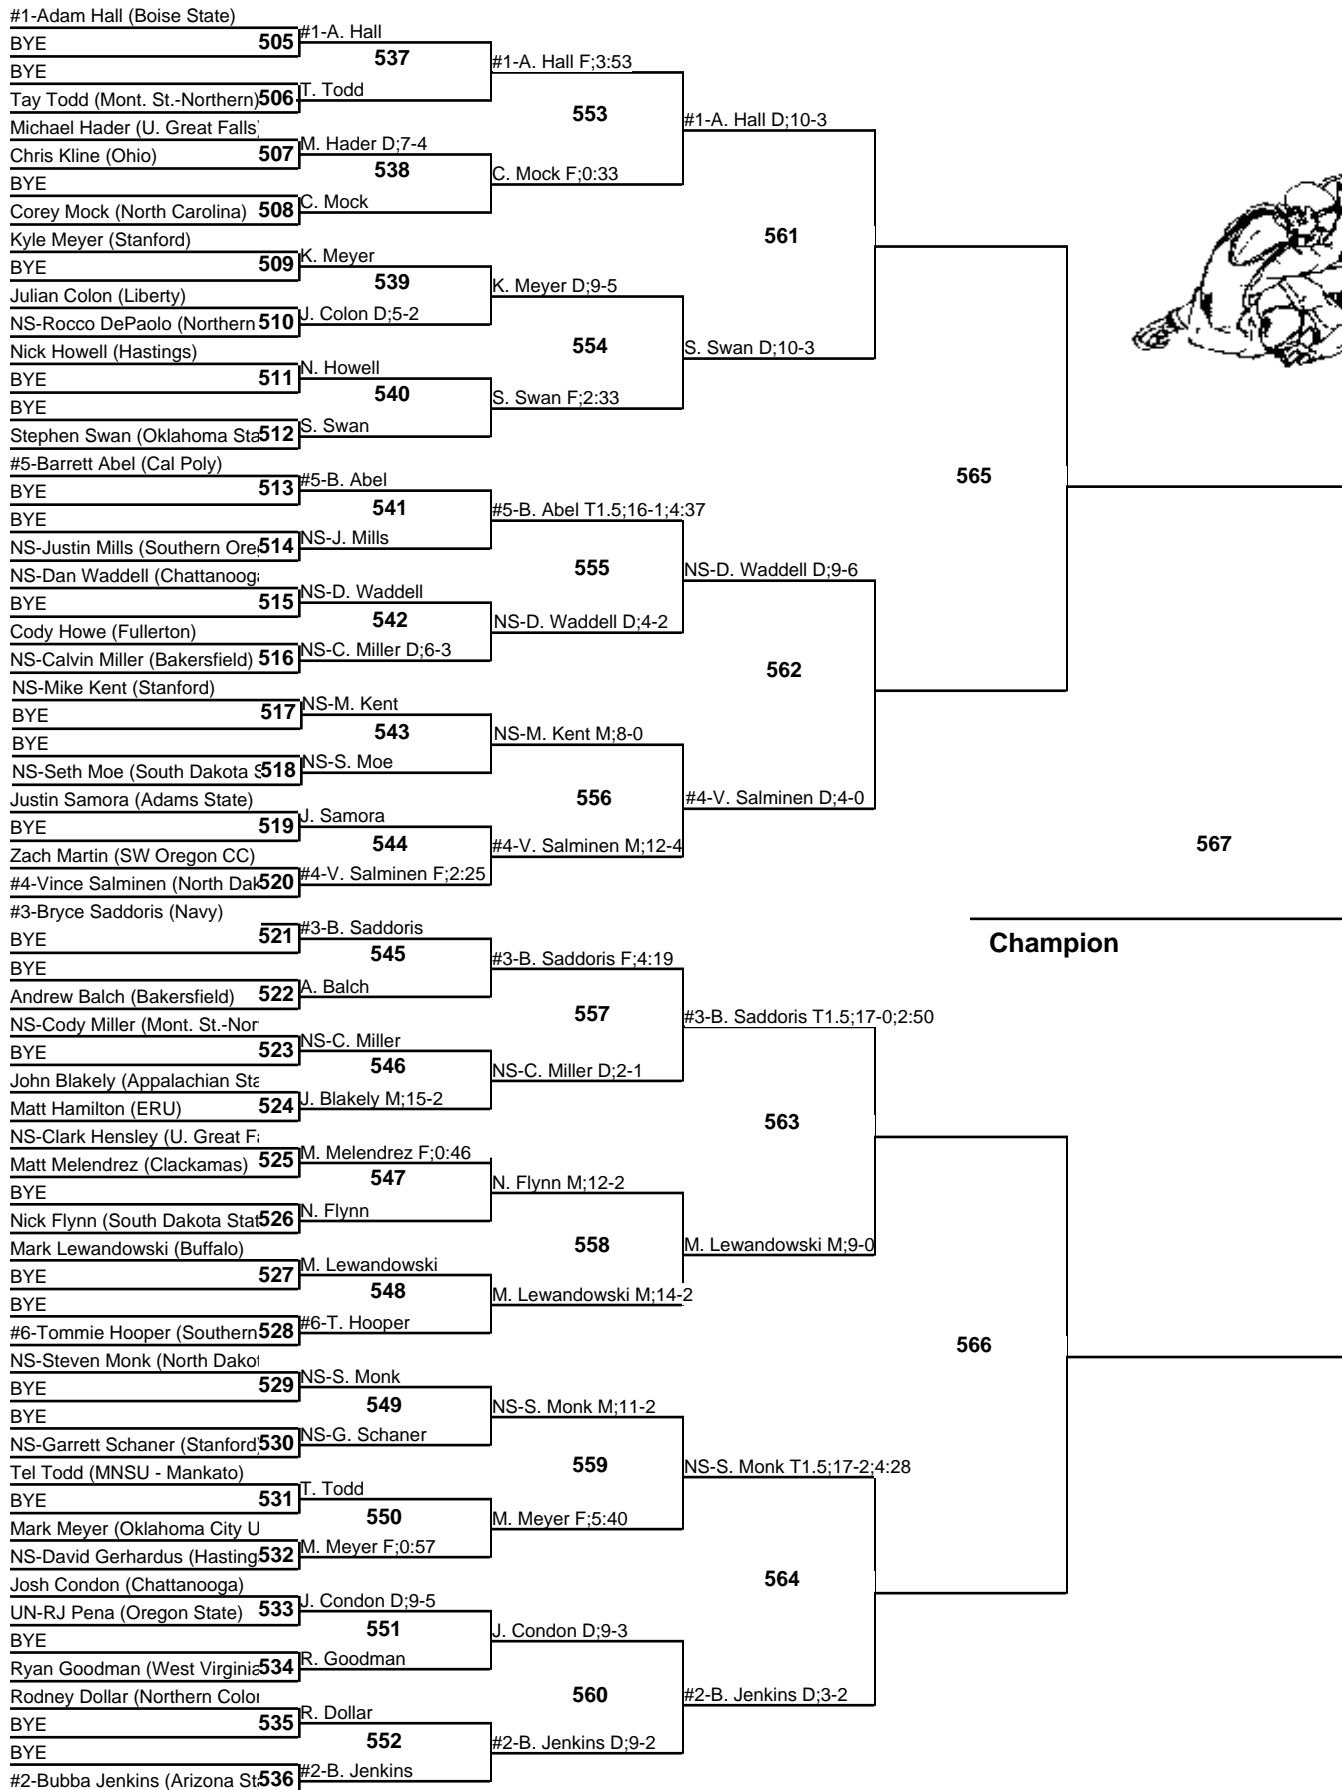

2010 Reno Tournament of Champions - College

157
Championship
19 December 2010