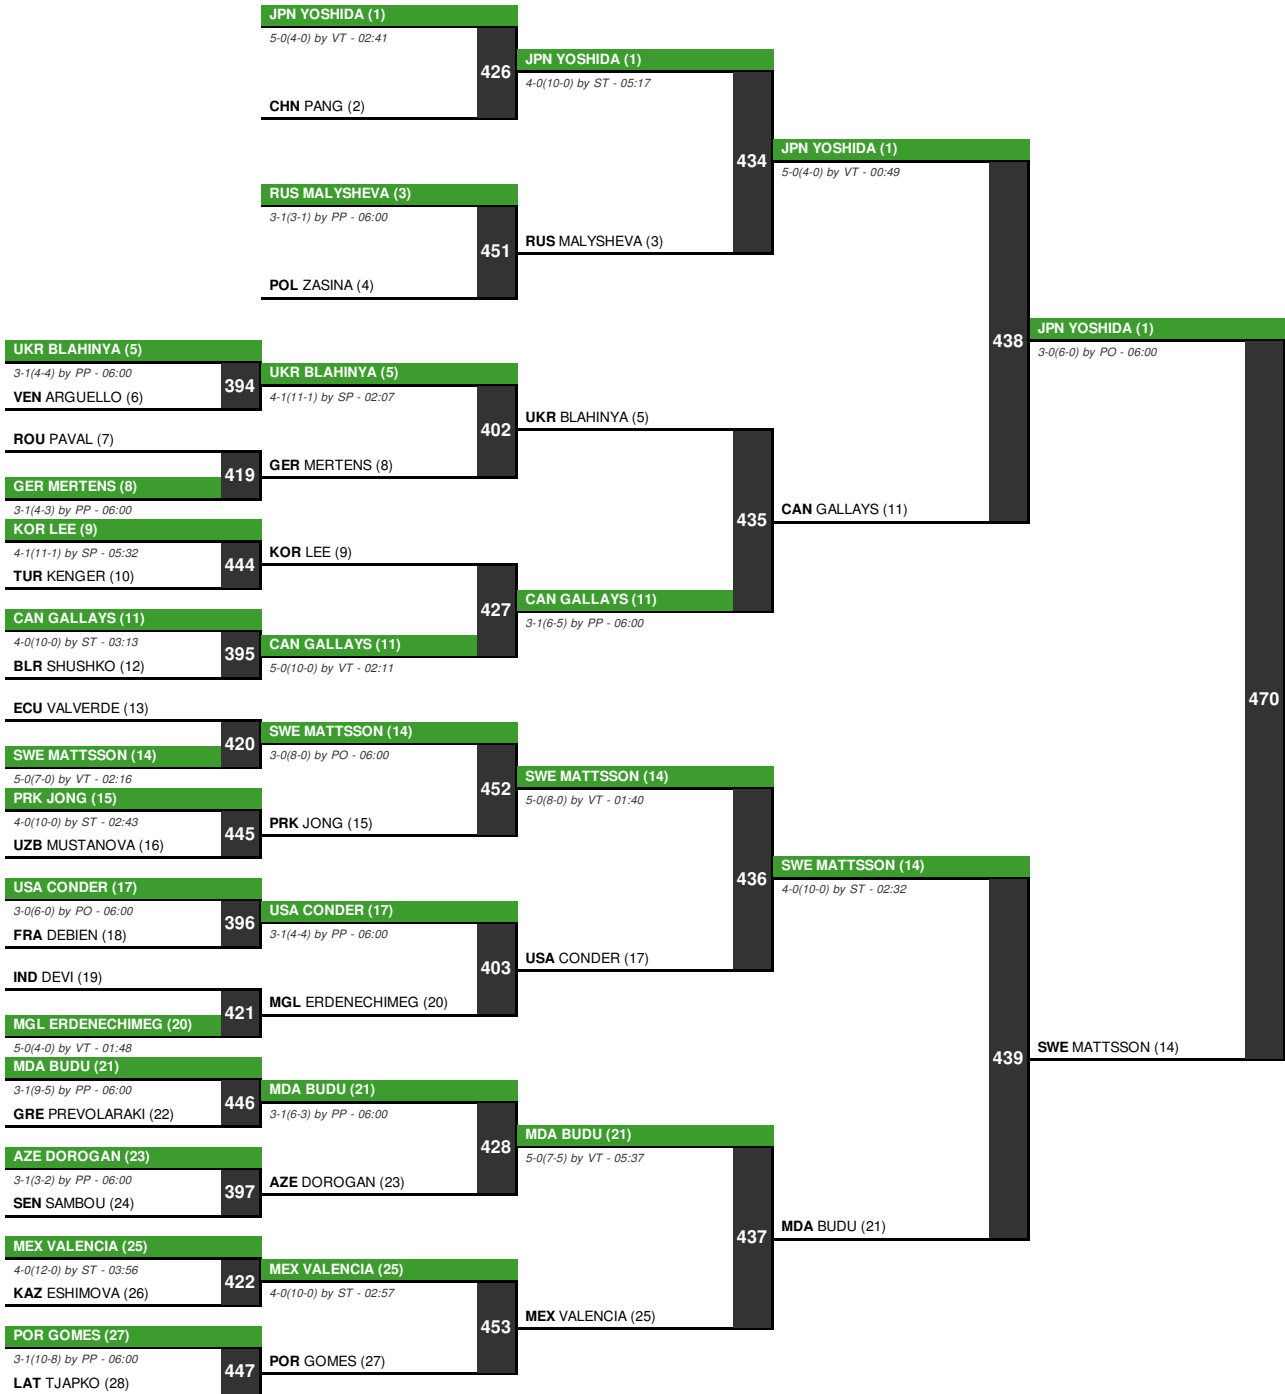

Qualif. 1/8 Final 1/4 Final 1/2 Final Final

CHN PANG			
	443	RUS MALYSHEVA	
RUS MALYSHEVA			469
<i>3-0(4-0) by PO - 06:00</i>		CAN GALLAYS	
			<i>3-1(6-2) by PP - 06:00</i>

Repechage	Repechage	Final 3-5
-----------	-----------	-----------

ECU VALVERDE			
	440	PRK JONG	
		<i>3-1(8-2) by PP - 06:00</i>	
PRK JONG			468
<i>3-0(8-0) by PO - 06:00</i>		USA CONDER	
			<i>3-1(11-5) by PP - 06:00</i>
	442	MDA BUDU	