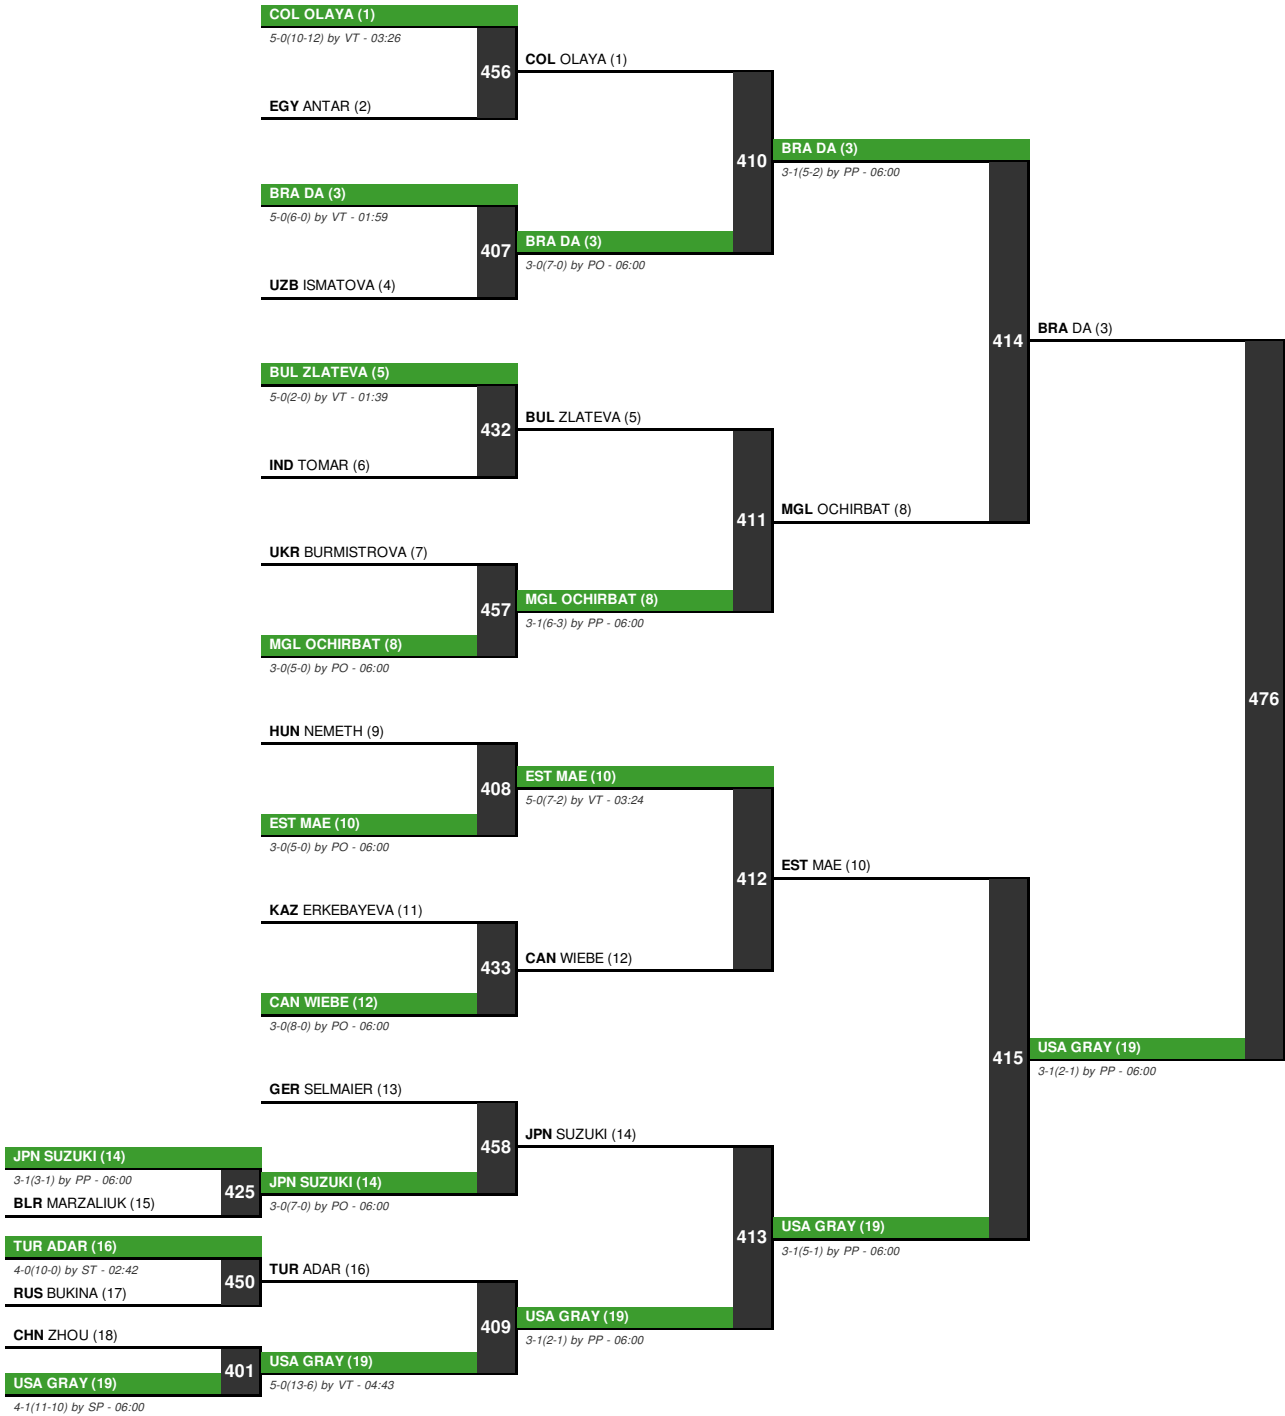

Qualif. 1/8 Final 1/4 Final 1/2 Final Final

Repechage Final 3-5

UZB ISMATOVA

	417	COL OLAYA	
COL OLAYA			475
4-0(11-0) by ST - 02:00		MGL OCHIRBAT	
		3-0(3-0) by PO - 06:00	

Repechage Repechage Final 3-5

CHN ZHOU		CHN ZHOU		CHN ZHOU	
4-1(18-6) by SP - 04:58	416	4-0(11-0) by ST - 03:59	418	3-1(7-1) by PP - 06:00	474
TUR ADAR		JPN SUZUKI		EST MAE	